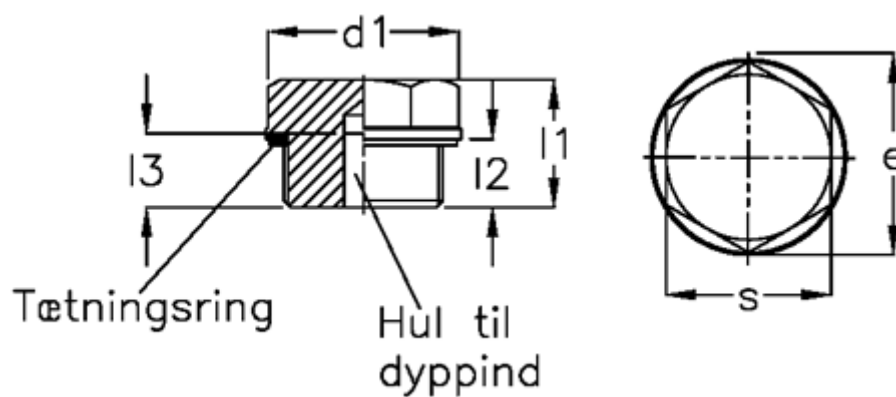

Article number: 20243555

Description: E+G

Threaded plug GN 742-22-M16x1,5-OS-1

## Measures

$d1 = 22$

$d2 = M16x1,5$

$d4 = M5$

$e = 20.8$

$l1 = 15.5$

$l2 = 8.0$

$s = 12$